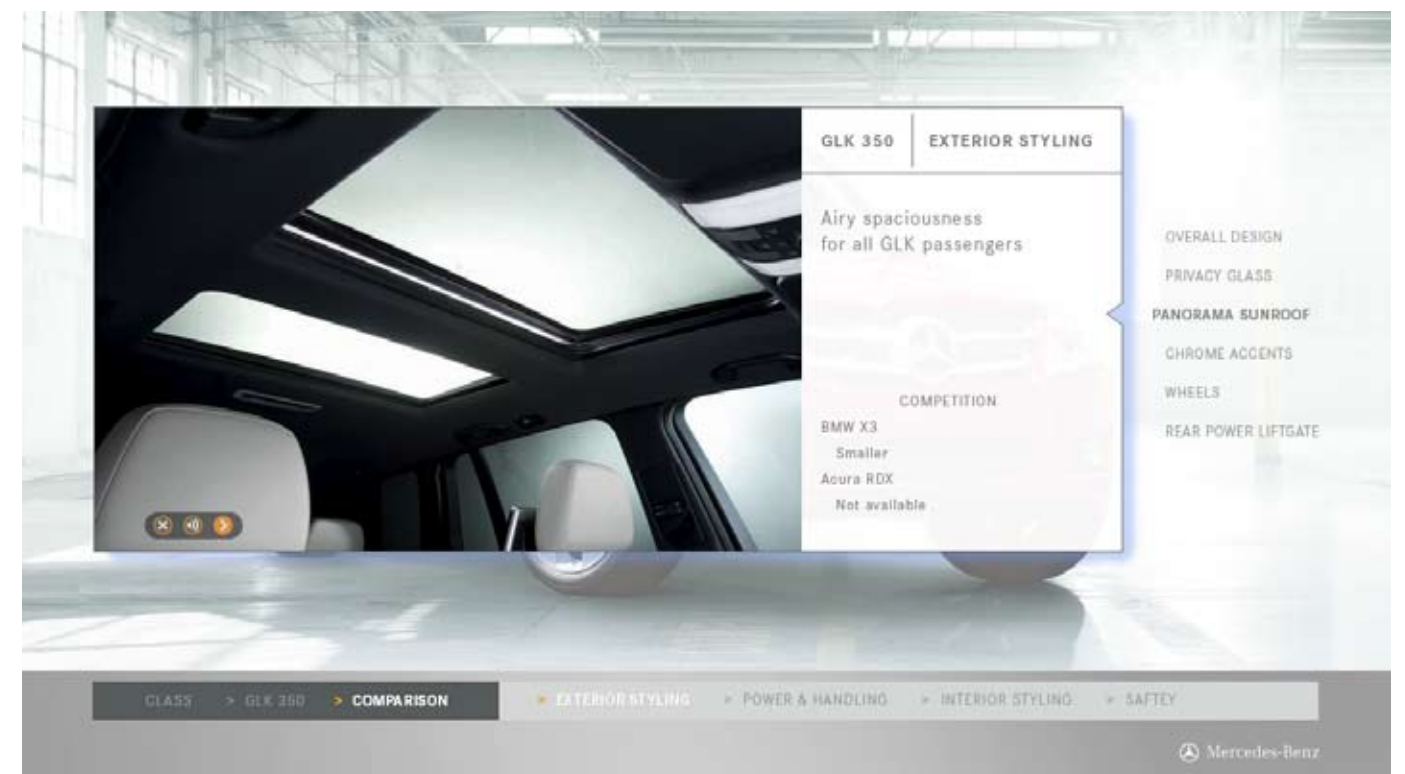

Make final selection from the right column. Video buttons are located on the lower left corner. From here any topic is a few clicks away.