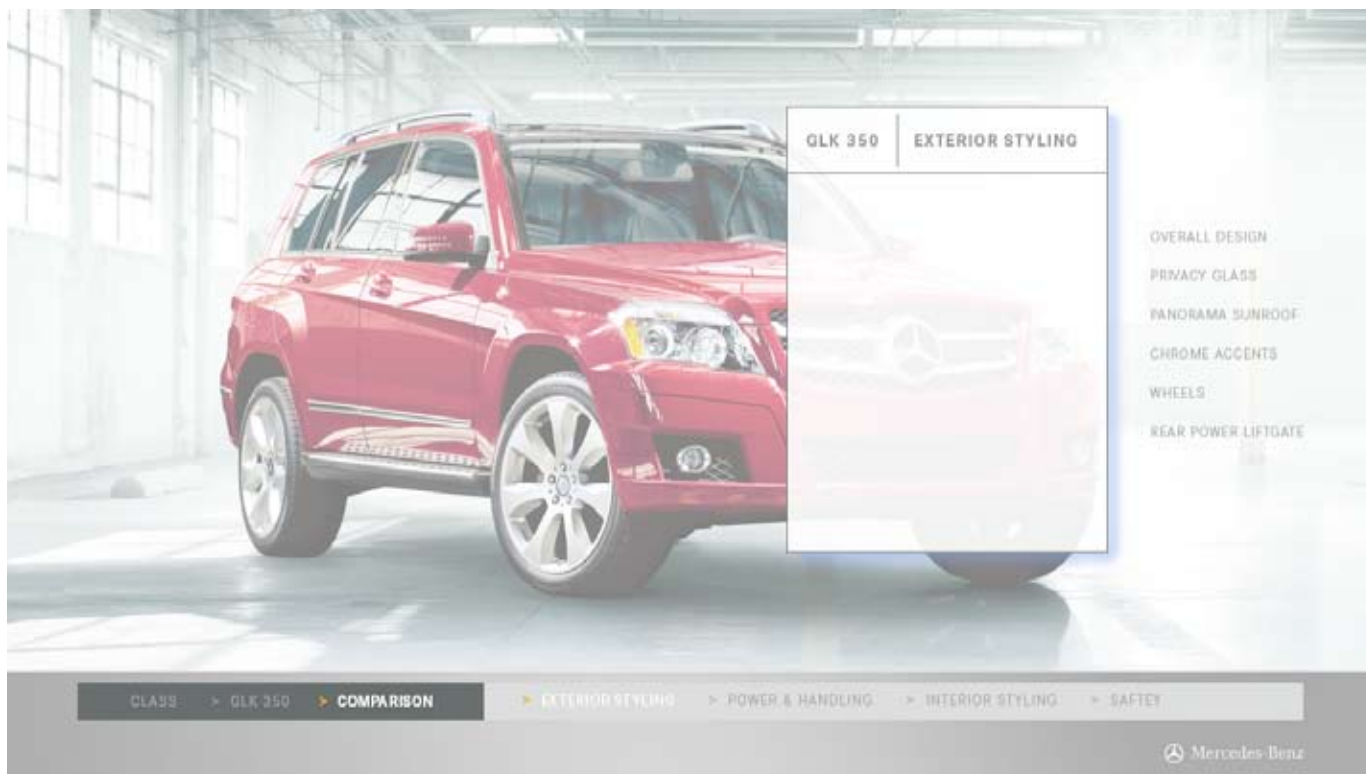

MERCEDES BENZ Dealership, 65" Touch Screen Visualizer

The online, 3 minute Visualizer tutorial guides the sales person through the simple navigation and content within the site.

^ Press CLASS and select class type.

^ Press MODEL and select model type.

^ Press SUBJECT to select topic.

Final selections appear to the left of the nav bar and the MB badge transform into the selected model.

Sub categories of the chosen topic appear to the right.